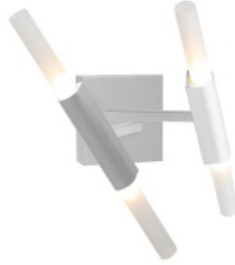

AVE

L I G H T I N G

Item#: HF8052-PN

A modular, metal structure with articulated joints allow the bulbs to be arranged in a multitude of ways on each arm, our San Vicente Blvd. Collection was inspired by the famous, angular West LA street.

Polished Nickel
13.5"W x 9.75"H x 8.5"EXT
Adjustable Arms
(4) 3 Watt LED G9 Base Bulbs Included
Dimmable

Max Wattage: 6 watts

COMPANY NAME:
DATE:
PROJECT NAME:
LOCATION:
APPROVED BY:
PRODUCT ITEM CODE: HF8052-PN