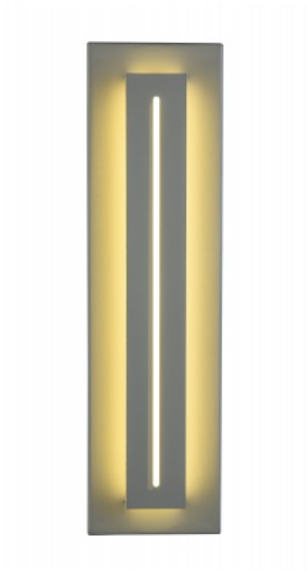

AVE

L I G H T I N G

Item#: AV3218-SLV

Our Avenue Outdoor Collection elegantly lights up your outdoor space with integrated LED panels that reflect light unidirectionally on the wall creating an ambient light sans glare & hotspots. This silver wall sconce is intelligently designed to illuminate your space and highlight the architectural features of your home.

Silver
5"W x 18"H x 3"EXT
11W / 120V
450 Lumens
3000K
90 CRI
AC LED
Dimmable with an ELV dimmer

COMPANY NAME:
DATE:
PROJECT NAME:
LOCATION:
APPROVED BY:
PRODUCT ITEM CODE: AV3218-SLV

AVE

L I G H T I N G

www.AvenueLighting.com (800) 798-0409 Info@AvenueLighting.com