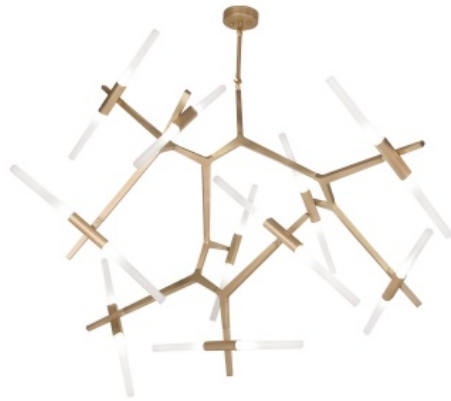

AVE

L I G H T I N G

Item#: HF8061-20-BB

A modular, metal structure with articulated joints allow the bulbs to be arranged in a multitude of ways on each arm, our San Vicente Blvd. Collection was inspired by the famous, angular West LA street.

Brushed Brass
62"L x 43"W x 60"H
105" OAH
(20) 3 Watt G-9 LED Dimmable Bulbs Included
3000K
Adjustable Arms

Canopy Size: 5.5" Diameter

Down Rods Included
(1) 6"
(1) 10"
(1) 14"
(1) 18"
Wire Length: 12'
Max Wattage: 6 watts