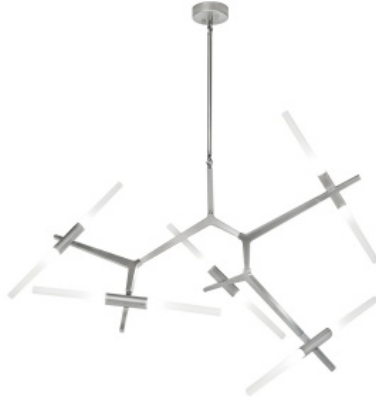

AVE

L I G H T I N G

Item#: HF8059-10-CH

A modular, metal structure with articulated joints allow the bulbs to be arranged in a multitude of ways on each arm, our San Vicente Blvd. Collection was inspired by the famous, angular West LA street.

Matte Chrome

45.5"L x 27.75"H x 47.75"W

78" OAH

(10) 3 Watt G-9 LED Dimmable Bulbs Included

3000K

Adjustable Arms

Canopy Size: 5.5" Diameter

Down Rods Included

(1) 6"

(1) 10"

(1) 14"

(1) 18"

Wire Length: 12'

Max Wattage: 6 watts

COMPANY NAME:
DATE:
PROJECT NAME:
LOCATION:
APPROVED BY:
PRODUCT ITEM CODE: HF8059-10-CH

AVE