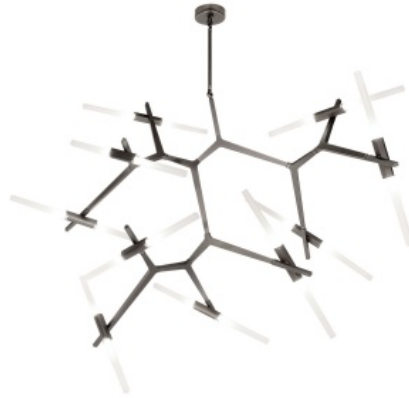

AVE

L I G H T I N G

Item#: HF8061-20-DBZ

A modular, metal structure with articulated joints allow the bulbs to be arranged in a multitude of ways on each arm, our San Vicente Blvd. Collection was inspired by the famous, angular West LA street.

Dark Bronze
62"L x 43"W x 60"H
105" OAH
(20) 3 Watt G-9 LED Dimmable Bulbs Included
3000K
Adjustable Arms

Canopy Size: 5.5" Diameter

Down Rods Included
(1) 6"
(1) 10"
(1) 14"
(1) 18"

Wire Length: 12'
Max Wattage: 6 watts