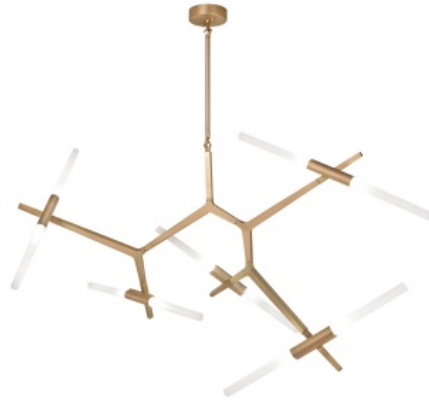

AVE

L I G H T I N G

Item#: HF8059-10-BB

A modular, metal structure with articulated joints allow the bulbs to be arranged in a multitude of ways on each arm, our San Vicente Blvd. Collection was inspired by the famous, angular West LA street.

Brushed Brass
45.5"L x 27.75"H x 47.75"W
78" OAH
(10) 3 Watt G-9 LED Dimmable Bulbs Included
G9 3000K
Adjustable Arms

Canopy Size: 5.5" Diameter

Down Rods Included
(1) 6"
(1) 10"
(1) 14"
(1) 18"

Wire Length: 12'
Max Wattage: 6 watts