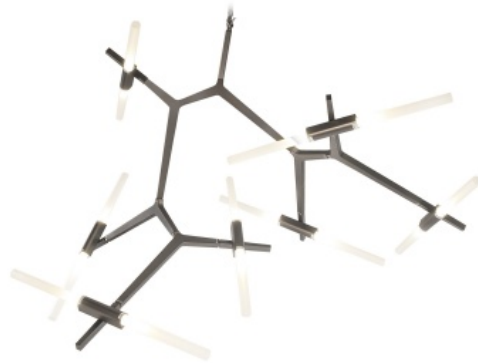

AVE

L I G H T I N G

Item#: HF8060-14-DBZ

A modular, metal structure with articulated joints allow the bulbs to be arranged in a multitude of ways on each arm, our San Vicente Blvd. Collection was inspired by the famous, angular West LA street.

Dark Bronze
66"L X 48"W X 40"H
105" OAH
(14) 3 Watt G-9 LED Dimmable Bulbs Included
3000K
Adjustable Arms

Canopy Size: 5.5" Diameter

Down Rods Included
(1) 6"
(1) 10"
(1) 14"
(1) 18"
Wire Length: 12'
Max Wattage: 6 watts