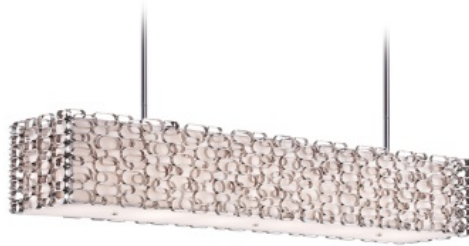

AVE

L I G H T I N G

Item#: HF1700-PN

Influenced by funky fashion prints, our Ventura Blvd. Collection showcases a gorgeous ivory silk drum shade enveloped in a hand-crafted metal cage featuring an interlocking ovular pattern.

48"L x 12"W x 12"H
22"L x 6"W x 2"H Rectangular Canopy
(6) E-12 Base 60W 120V Bulbs

Down Rods Included
(6) 12"
(2) 6"

COMPANY NAME:
DATE:
PROJECT NAME:
LOCATION:
APPROVED BY:
PRODUCT ITEM CODE: HF1700-PN