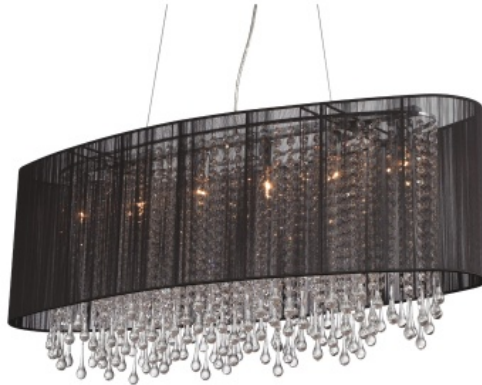

## Item#: HF1503-BLK

Influenced by one of LA County's most exclusive enclaves, our Beverly Dr. Collection features hand-cut and polished crystals illuminated by brilliant halogen bulbs held in place by stainless steel rings dressed with a beautiful silk string shade.

39"L x 14"W x 17"H  
4.5" x 12" Rectangle Canopy  
Tear Drop Crystal  
(6) E12 Base 40W 120v Bulbs

COMPANY NAME:
DATE:
PROJECT NAME:
LOCATION:
APPROVED BY:
PRODUCT ITEM CODE: HF1503-BLK