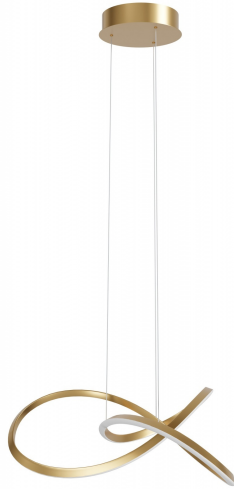

## Item#: HF5069-GB

Product Type PENDANT  
Collection Name WINDSOR COLLECTION  
Finish GOLDEN BRONZE  
Width 33 in.  
Height 8 in.  
Weight 5 lbs  
Voltage 120V-277V  
Lumens 3000  
Listing ETL  
Light Source LED  
Bulb Quantity N/A  
Bulb Wattage 50  
Bulb Base Type DC LED  
Bulb Included N  
Dimmable YES  
Sloped Install YES  
Warranty 3 YEAR LIMITED ELECTRICAL WARRANTY