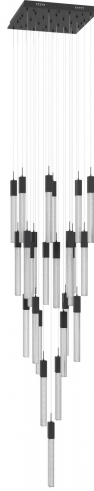

# AVE

L I G H T I N G

## Item#: HF1904-25-BOA-BK

Product Type MULTI PORT PENDANT  
Collection Name BOA COLLECTION  
Finish BLACK  
Length-Ext. 28 in.  
Width 28 in.  
Height 174 in.  
Weight 57 lbs  
Voltage 120  
Lumens 7000  
Listing UL  
Light Source BULB  
Bulb Quantity 25  
Bulb Wattage 6.5  
Bulb Base Type GU10 LED  
Bulb Included YES  
Dimmable YES  
Sloped Install YES  
Warranty 1 YEAR LIMITED ELECTRICAL  
WARRANTY

COMPANY NAME:
DATE:
PROJECT NAME:
LOCATION:
APPROVED BY:
PRODUCT ITEM CODE: HF1904-25-BOA-BK