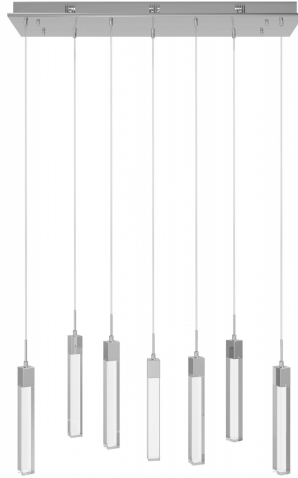

AVE

L I G H T I N G

Item#: HF1900-7-GL-CH-C

Product Type MULTI PORT PENDANT
Collection Name THE ORIGINAL GLACIER COLLECTION
Finish POLISHED CHROME
Length-Ext. 47 in.
Width 11 in.
Height 130 in.
Weight 69 lbs
Voltage 120
Lumens 2660
Listing UL
Light Source BULB
Bulb Quantity 7
Bulb Wattage 6.5
Bulb Base Type GU10 LED
Bulb Included YES
Dimmable YES
Sloped Install YES
Warranty 1 YEAR LIMITED ELECTRICAL WARRANTY