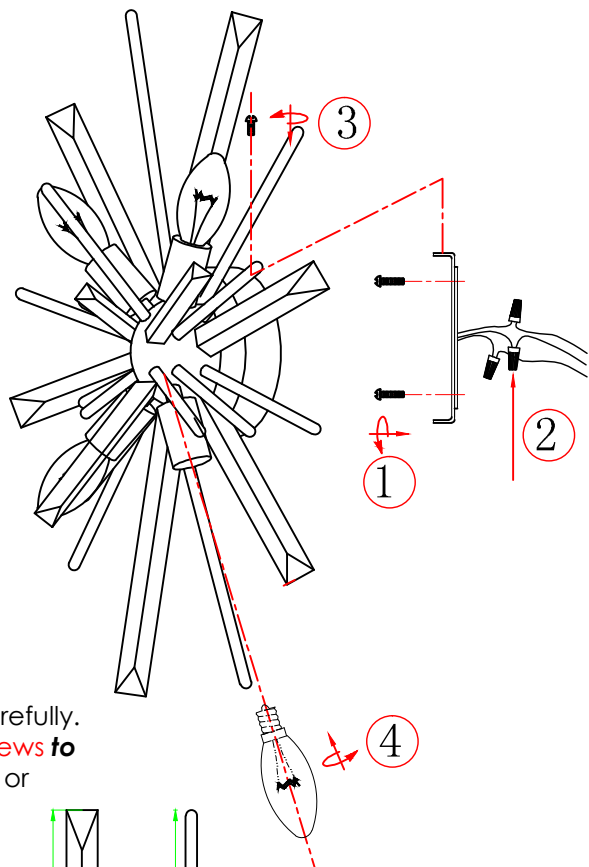

HF8204

AVE

L I G H T I N G

PALISADES

COLLECTION

Thank you for your purchase.

Welcome to the Avenue Lighting Family. Please follow these instructions carefully as they contain important information about the safety, use and disposal of this product. Read and understand all instructions before proceeding with assembly and installation of this fixture.

- This fixture **MUST** be installed by a licensed electrician.
- Read & understand the entire installation sheet.
- DO NOT substitute any parts, leave parts out, or use parts that are worn out or broken.
- Suitable for the use of 110-130V and 60Hz
- Please wear gloves during installation to avoid damage to the plating.
- Must be installed in a fixed location and be checked yearly.
- Please turn off the light source with a soft cloth as cleaning with a detergent is prohibited.

Securing Components:
Align glass and rods carefully.
Do not over tighten screws to
avoid stripping threads or
breaking glass

www.AvenueLighting.com

Intertek
5010983

Disclaimer: Avenue Lighting is not responsible for damages from improper installation.