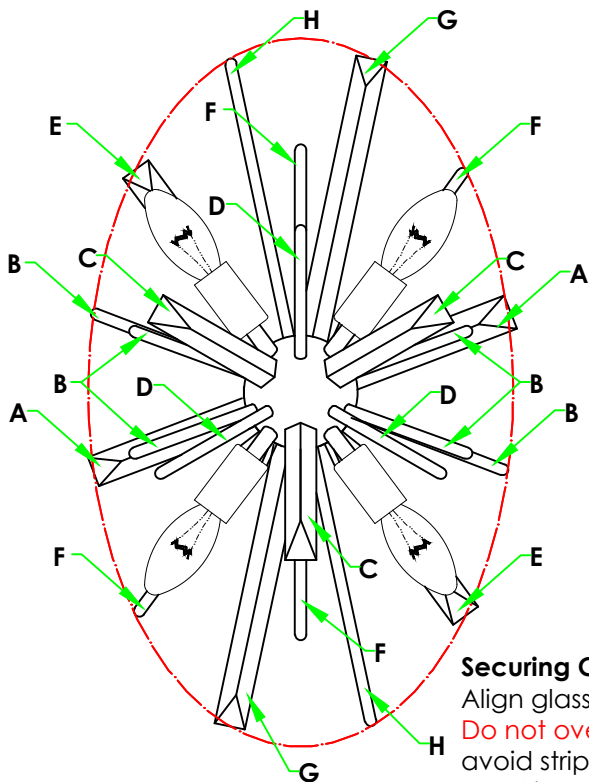

HF8204

AVE

L I G H T I N G

PALISADES

COLLECTION

Thank you for your purchase.

Welcome to the Avenue Lighting Family. Please follow these instructions carefully as they contain important information about the safety, use and disposal of this product. Read and understand all instructions before proceeding with assembly and installation of this fixture.

- This fixture **MUST** be installed by a licensed electrician.
- Read & understand the entire installation sheet.
- DO NOT substitute any parts, leave parts out, or use parts that are worn out or broken.
- Suitable for the use of 110-130V and 60Hz
- Please wear gloves during installation to avoid damage to the plating.
- Must be installed in a fixed location and be checked yearly.
- Please turn off the light source with a soft cloth as cleaning with a detergent is prohibited.

Securing Components:
Align glass and rods carefully.
Do not over tighten screws to
avoid stripping threads or
breaking glass

www.AvenueLighting.com

Intertek
5010983

Disclaimer: Avenue Lighting is not responsible for damages from improper installation.