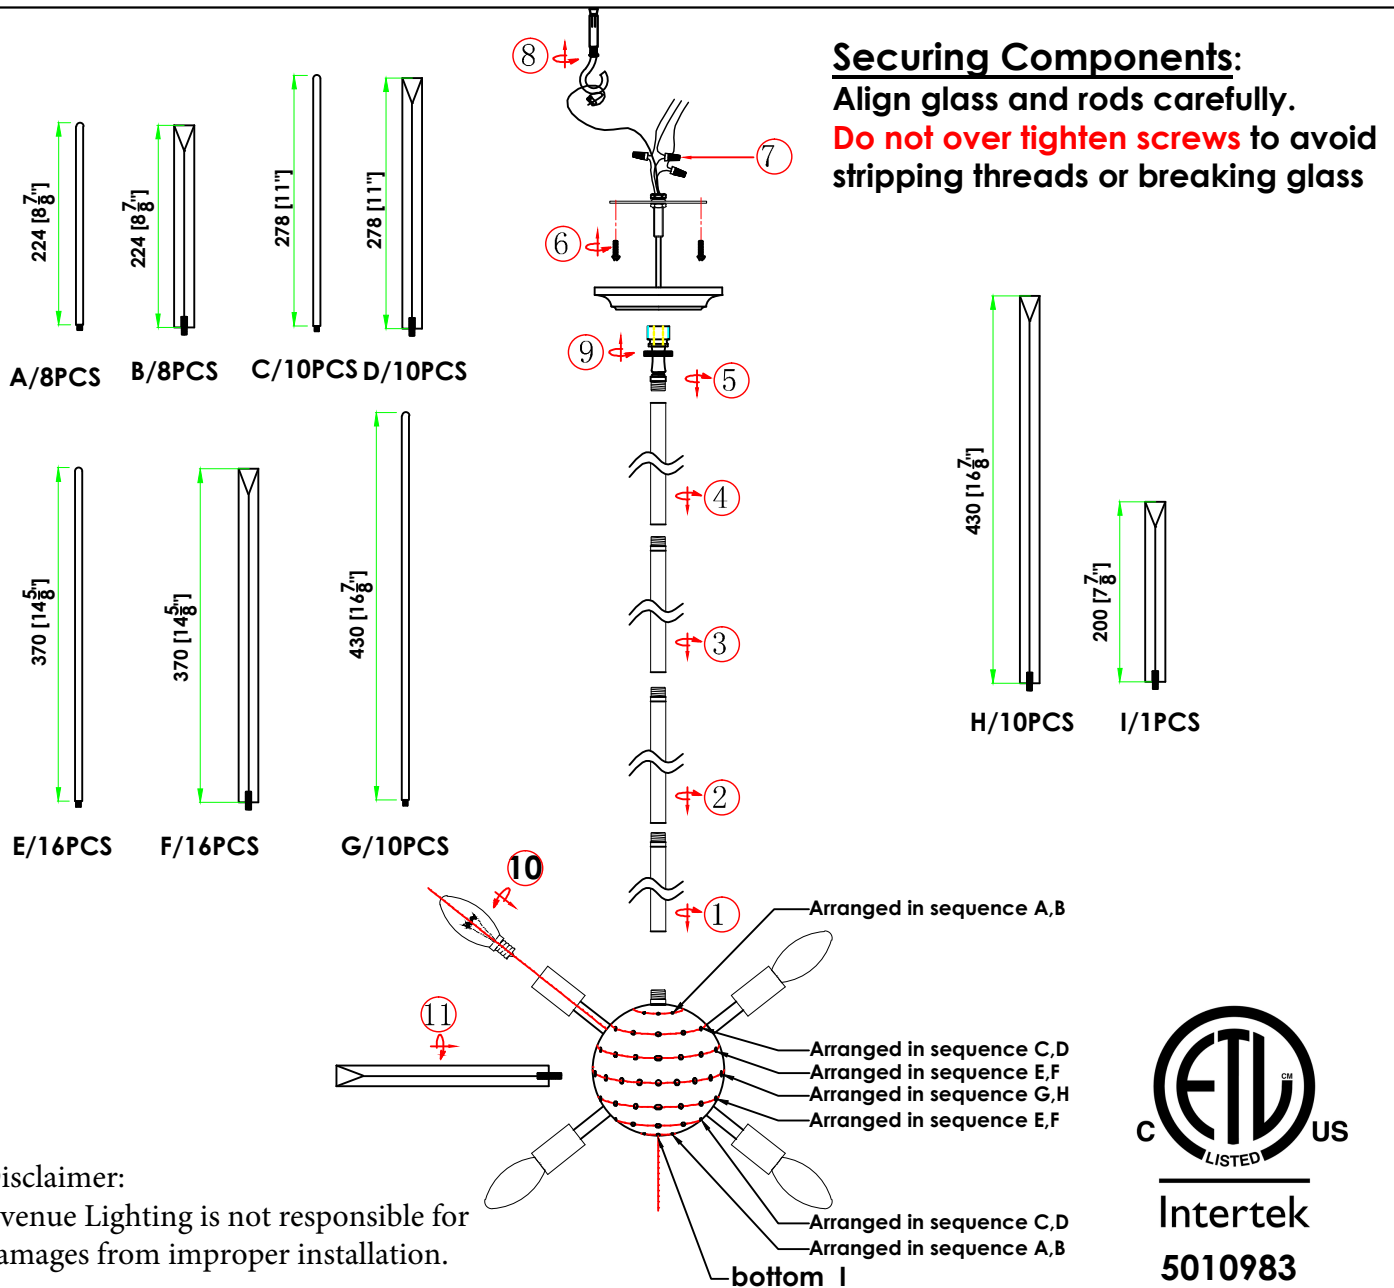

HF8203

AVE

L I G H T I N G

PALISADES

COLLECTION

Thank you for your purchase.

Welcome to the Avenue Lighting Family. Please follow these instructions carefully as they contain important information about the safety, use and disposal of this product. Read and understand all instructions before proceeding with assembly and installation of this fixture.

- This fixture **MUST** be installed by a licensed electrician.
- Read & understand the entire installation sheet.
- DO NOT substitute any parts, leave parts out, or use parts that are worn out or broken.
- Suitable for the use of 110-130V and 60Hz
- Please wear gloves during installation to avoid damage to the plating.
- Must be installed in a fixed location and be checked yearly.
- Please turn off the light source with a soft cloth as cleaning with a detergent is prohibited.

Disclaimer:

Avenue Lighting is not responsible for damages from improper installation.

www.AvenueLighting.com

Intertek
5010983

Clean with a soft damp cloth.