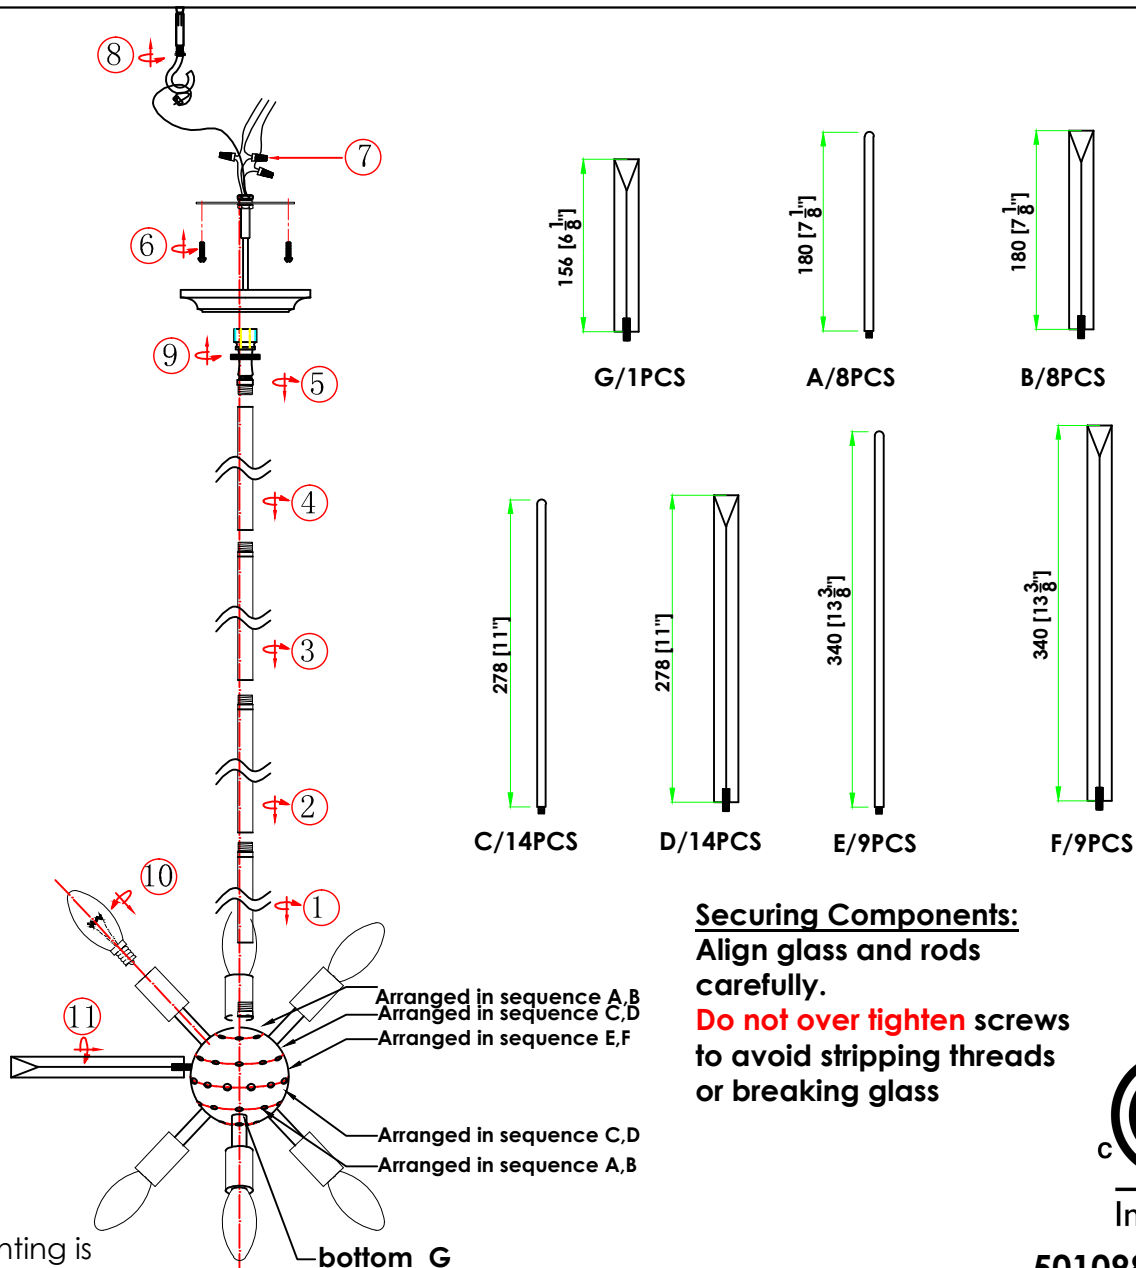

HF8202

AVE

L I G H T I N G

PALISADES

COLLECTION

Thank you for your purchase.

Welcome to the Avenue Lighting Family. Please follow these instructions carefully as they contain important information about the safety, use and disposal of this product. Read and understand all instructions before proceeding with assembly and installation of this fixture.

- This fixture **MUST** be installed by a licensed electrician.
- Read & understand the entire installation sheet.
- DO NOT substitute any parts, leave parts out, or use parts that are worn out or broken.
- Suitable for the use of 110-130V and 60Hz
- Please wear gloves during installation to avoid damage to the plating.
- Must be installed in a fixed location and be checked yearly.
- Please turn off the light source with a soft cloth as cleaning with a detergent is prohibited.