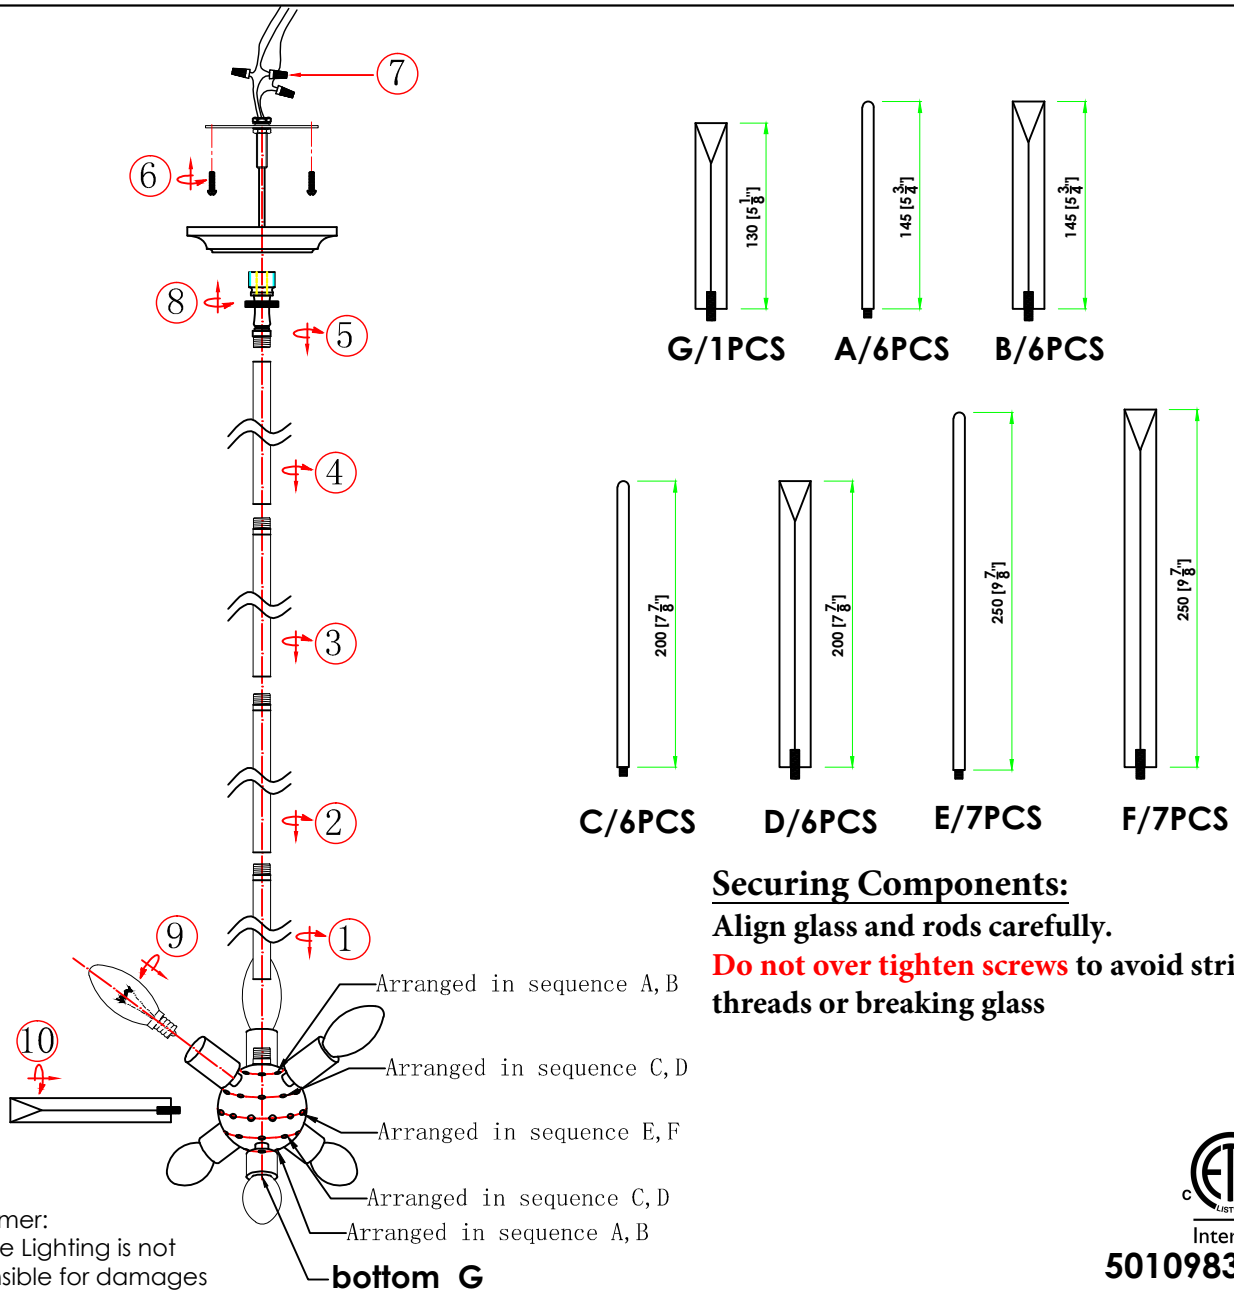

- This fixture **MUST** be installed by a licensed electrician.
- Read & understand the entire installation sheet.
- DO NOT** substitute any parts, leave parts out, or use parts that are worn out or broken.
- Suitable for the use of 110-130V and 60Hz
- Please wear gloves during installation to avoid damage to the plating.
- Must be installed in a fixed location and be checked yearly.
- Please turn off the light source with a soft cloth as cleaning with a detergent is prohibited.

### Securing Components:

Align glass and rods carefully.

**Do not over tighten screws** to avoid stripping threads or breaking glass

Intertek

5010983

Clean with a soft damp cloth.