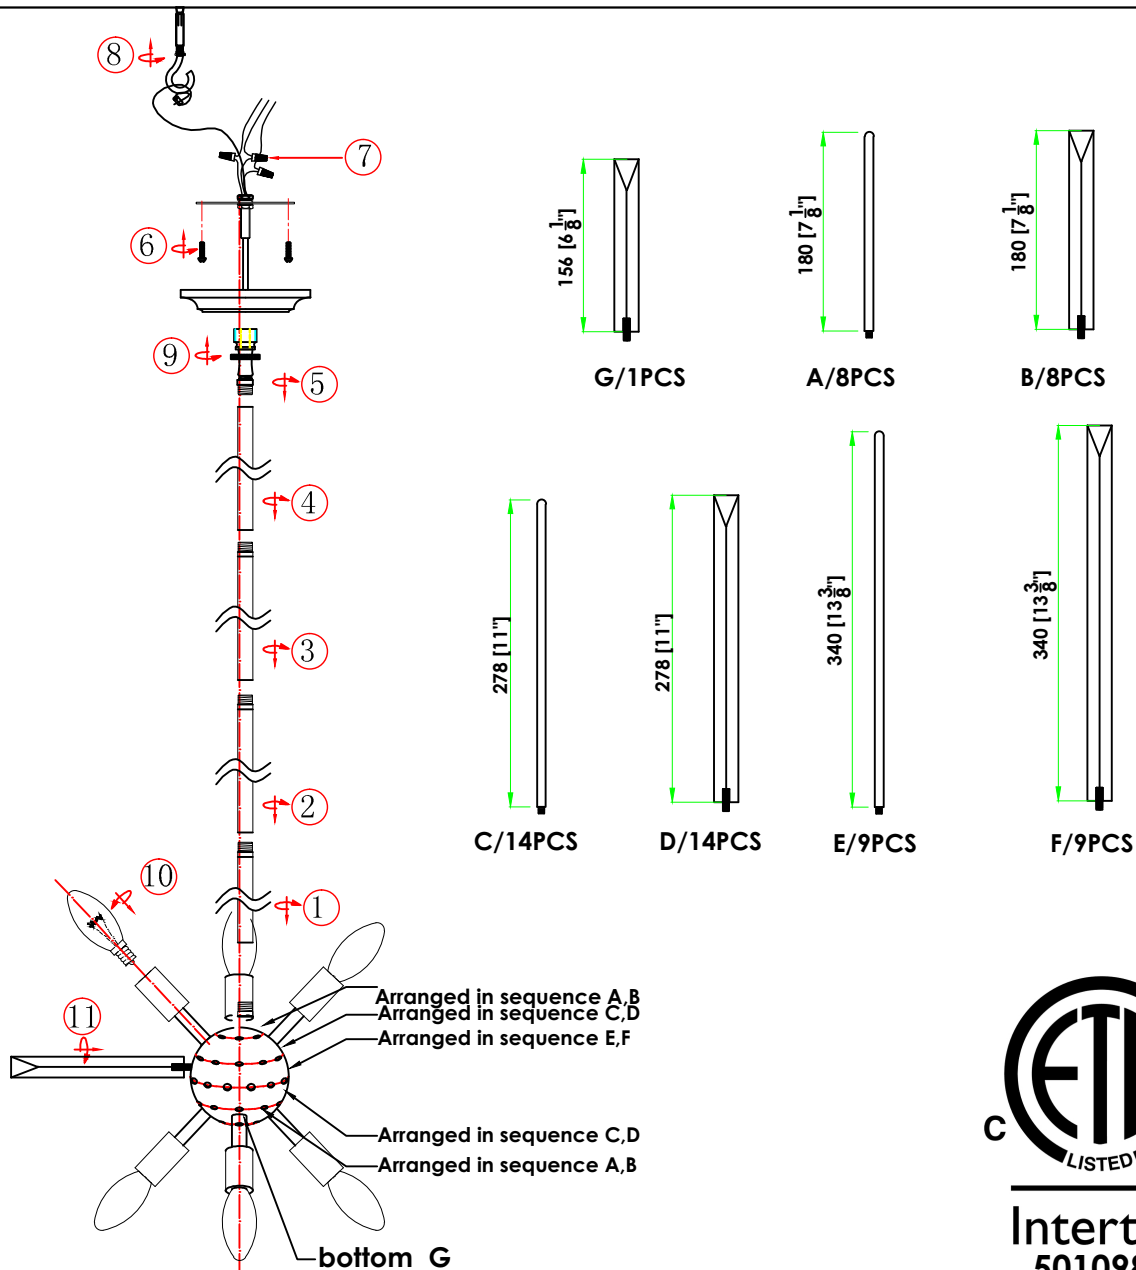

HF8202

AVE

L I G H T I N G

PALISADES

COLLECTION

Thank you for your purchase.

Welcome to the Avenue Lighting Family. Please follow these instructions carefully as they contain important information about the safety, use and disposal of this product. Read and understand all instructions before proceeding with assembly and installation of this fixture.

- This fixture **MUST** be installed by a licensed electrician.
- Read & understand the entire installation sheet.
- DO NOT substitute any parts, leave parts out, or use parts that are worn out or broken.
- Suitable for the use of 110-130V and 60Hz
- Please wear gloves during installation to avoid damage to the plating.
- Must be installed in a fixed location and be checked yearly.
- Please turn off the light source with a soft cloth as cleaning with a detergent is prohibited.