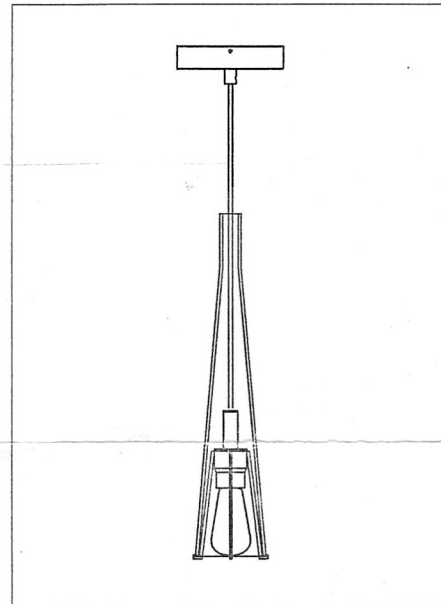

AVE

Specification of installation

In order to ensure safety use, please notice the following items:

.Read and understand the whole Specification

.Suitable for the use of 110~130V and 60HZ

.Please wear gloves as installment and avoid rot on the surface of plating

- 1 Mounting
- 2 Mounting Screw
- 3 Spring Terminal
- 4 hook
- 5 Side Screws
- 6 Glass ball
- 7 lamp cap
- 8 E27 bulb

Product Coding : HF8130-BB