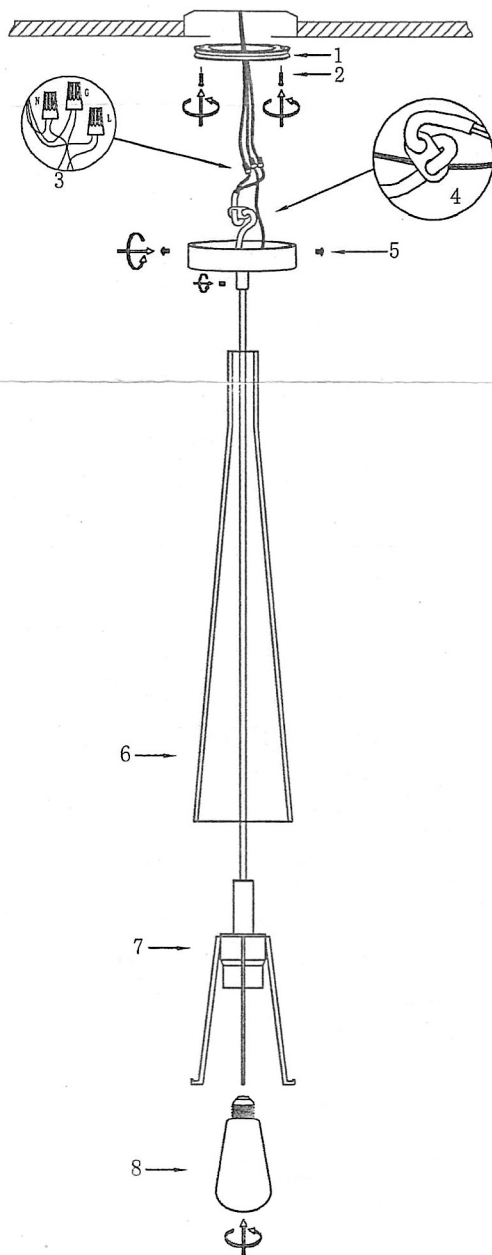

AVE

Specification of installation

In order to ensure safety use, please notice the following items:

.Read and understand the whole Specification

.Suitable for the use of 110~130V and 60HZ

.Please wear gloves as installment and avoid rot on the surface of plating

- 1 Mounting
- 2 Mounting Screw
- 3 Spring Terminal
- 4 hook
- 5 Side Screws
- 6 Glass ball
- 7 lamp cap
- 8 E27 bulb

Product Coding : HF8130-BB