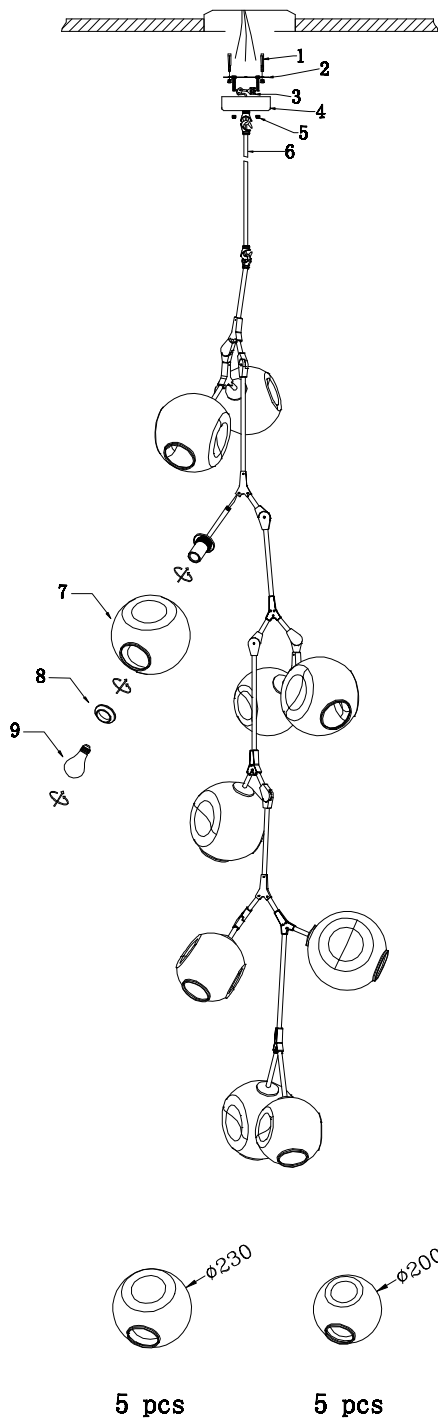

## Specification of installation

In order to ensure safety use, please notice the following items:

.Read and understand the whole Specification

.Suitable for the use of 110~130V and 60HZ

.Please wear gloves as installment and avoid rot on the surface of plating

- 1 M4 Screw
- 2 Mounting
- 3 Spring Terminal
- 4 Canopy
- 5 M5 Nut
- 6 Boom and light body
- 7 Glass ball
- 8 Aluminum parts
- 9 E27 bulb

Product Coding : HF-8088-BB