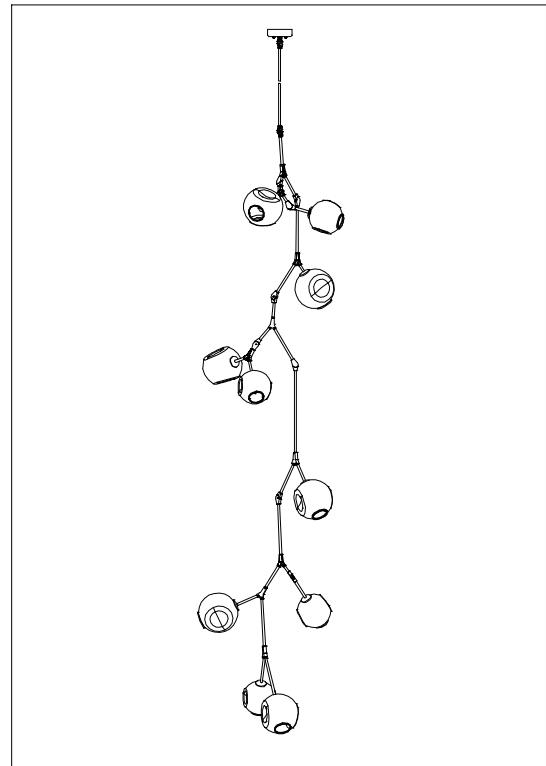

## Specification of installation

In order to ensure safety use, please notice the following items:

.Read and understand the whole Specification

.Suitable for the use of 110~130V and 60HZ

.Please wear gloves as installment and avoid rot on the surface of plating

- 1 M4 Screw
- 2 Mounting
- 3 Spring Terminal
- 4 Canopy
- 5 M5 Nut
- 6 Boom and light body
- 7 Glass ball
- 8 Aluminum parts
- 9 E27 bulb

Product Coding : HF-8088-BB