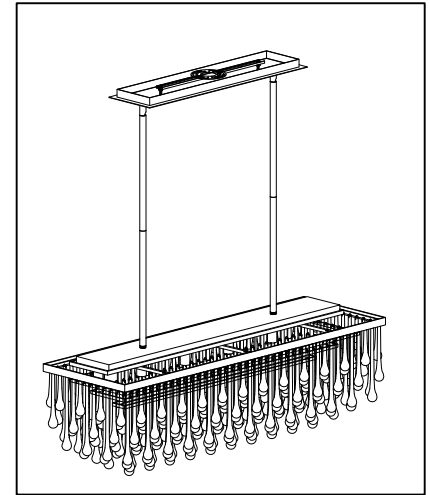

Specification of installation

In order to ensure safety use, please notice the following items:

- Read and understand the whole Specification.
- Suitable for the use of 110~130V and 60Hz.
- Please wear gloves as installment and avoid rot on the surface of plating.
- Must be installed on the fixed places and be checked annually.
- Please turn off the lighting source by soft cloth as cleaning prohibited to use of rotted detergent.
- Please connect with the local sales service center when there are any abnormality.

- 1 Pipe screw
- 2 Pipe screw
- 3 Pipe screw
- 4 Stainless steel sheet
- 5 Canopy
- 6 Lock washer
- 7 Ground wire
- 8 Lock washer
- 9 Lock Nut
- 10 Wall anchor
- 11 Mounting
- 12 Self-tapping screw
- 13 Screw
- 14 Terminal
- 15 Nut
- 16 G9 bulb
- 17 Glasses (4" 104PCS)
- 18 Glasses (6" 105PCS)
- 19 Glasses (8" 103PCS)

Product coding: HF1807-PN

Crystal hanging diagrammatic sketch