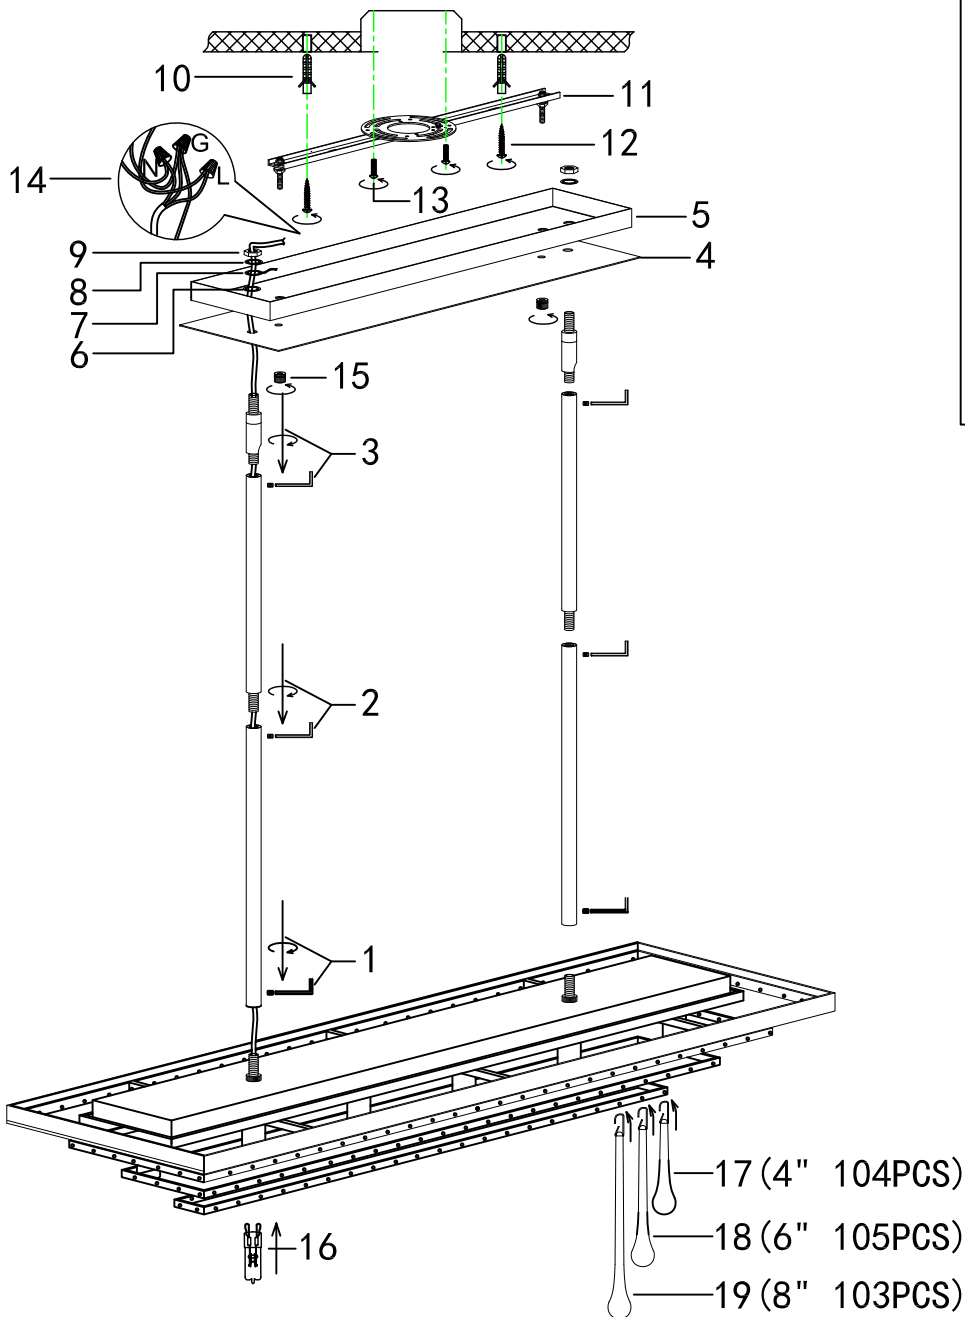

Specification of installation

In order to ensure safety use, please notice the following items:

- Read and understand the whole Specification.
- Suitable for the use of 110~130V and 60Hz.
- Please wear gloves as installment and avoid rot on the surface of plating.
- Must be installed on the fixed places and be checked annually.
- Please turn off the lighting source by soft cloth as cleaning prohibited to use of rotted detergent.
- Please connect with the local sales service center when there are any abnormality.

- 1 Pipe screw
- 2 Pipe screw
- 3 Pipe screw
- 4 Stainless steel sheet
- 5 Canopy
- 6 Lock washer
- 7 Ground wire
- 8 Lock washer
- 9 Lock Nut
- 10 Wall anchor
- 11 Mounting
- 12 Self-tapping screw
- 13 Screw
- 14 Terminal
- 15 Nut
- 16 G9 bulb
- 17 Glasses (4" 104PCS)
- 18 Glasses (6" 105PCS)
- 19 Glasses (8" 103PCS)

Product coding: HF1807-PN

Crystal hanging diagrammatic sketch