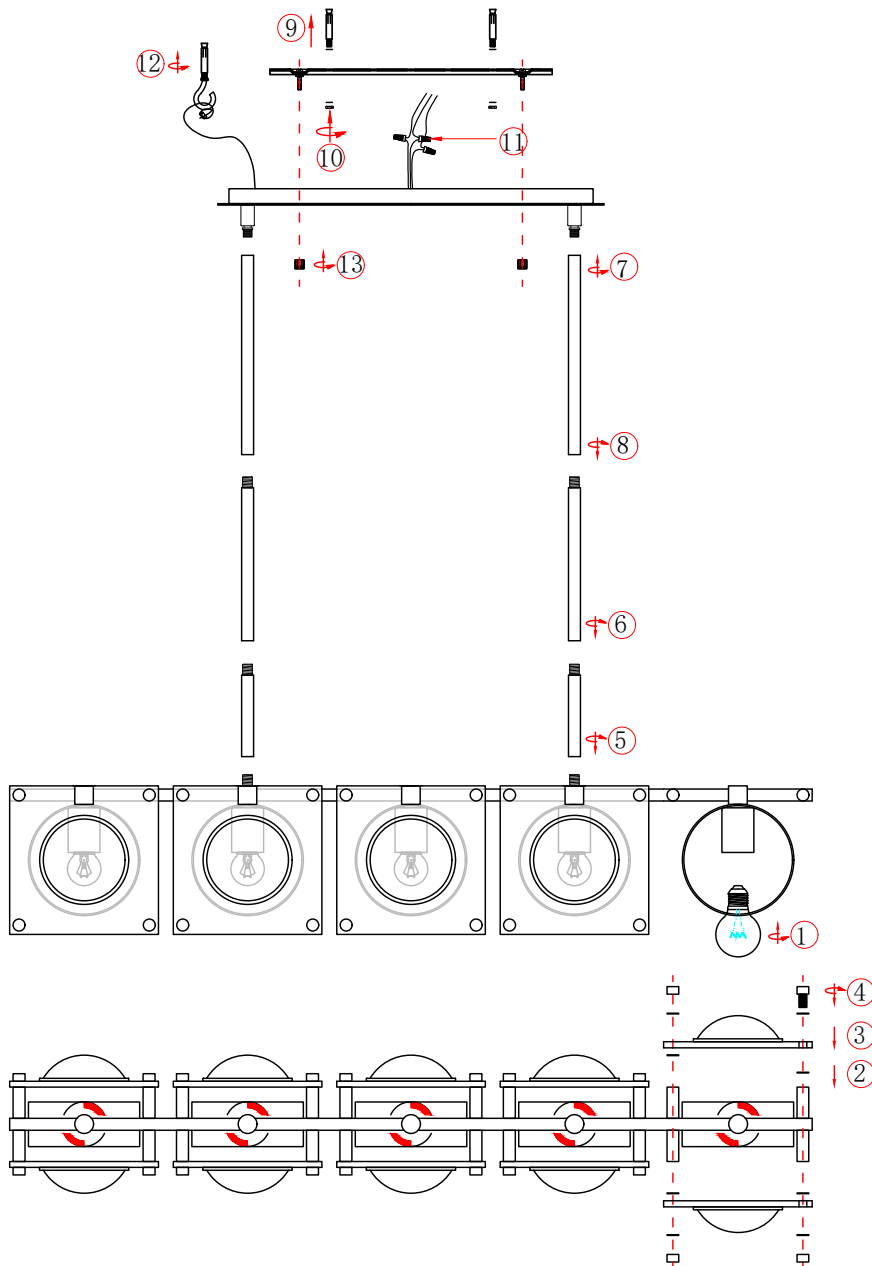

HF7105-BK

AVE

L I G H T I N G

PENINSULA COLLECTION

Thank you for your purchase.

Welcome to the Avenue Lighting Family. Please follow these instructions carefully as they contain important information about the safety, use and disposal of this product. Read and understand all instructions before proceeding with assembly and installation of this fixture.

- This fixture **MUST** be installed by a licensed electrician.
- Read & understand the entire installation sheet.
- DO NOT substitute any parts, leave parts out, or use parts that are worn out or broken.
- Suitable for the use of 110-130V and 60Hz
- Please wear gloves during installation to avoid damage to the plating.
- Must be installed in a fixed location and be checked yearly.
- Please turn off the light source with a soft cloth as cleaning with a detergent is prohibited.