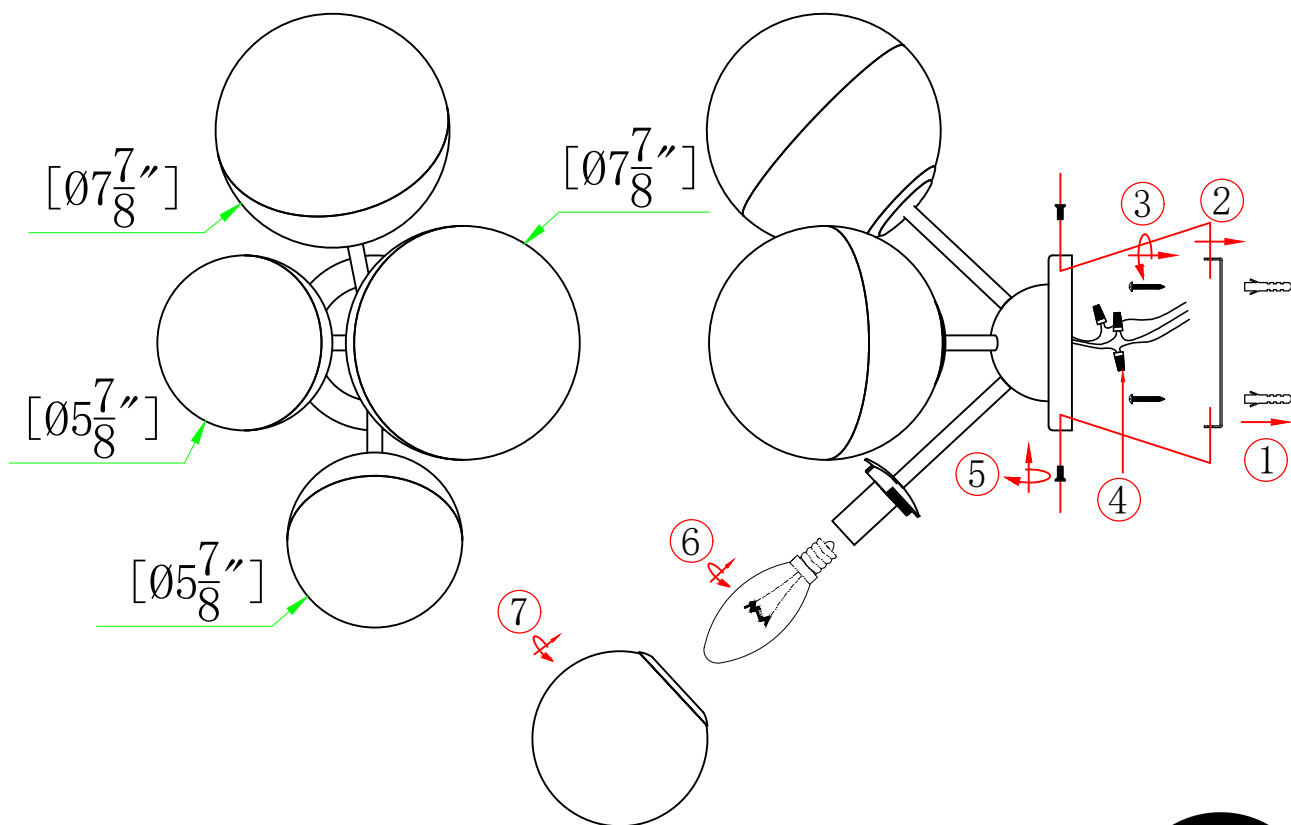

HF4244-BK-WHT **AVE** L I G H T I N G

DELILAH COLLECTION

Thank you for your purchase.

Welcome to the Avenue Lighting Family. Please follow these instructions carefully as they contain important information about the safety, use and disposal of this product. Read and understand all instructions before proceeding with assembly and installation of this fixture.

- This fixture **MUST** be installed by a licensed electrician.
- Read & understand the entire installation sheet.
- DO NOT substitute any parts, leave parts out, or use parts that are worn out or broken.
- Suitable for the use of 110-130V and 60Hz
- Please wear gloves during installation to avoid damage to the plating.
- Must be installed in a fixed location and be checked yearly.
- Please turn off the light source with a soft cloth as cleaning with a detergent is prohibited.