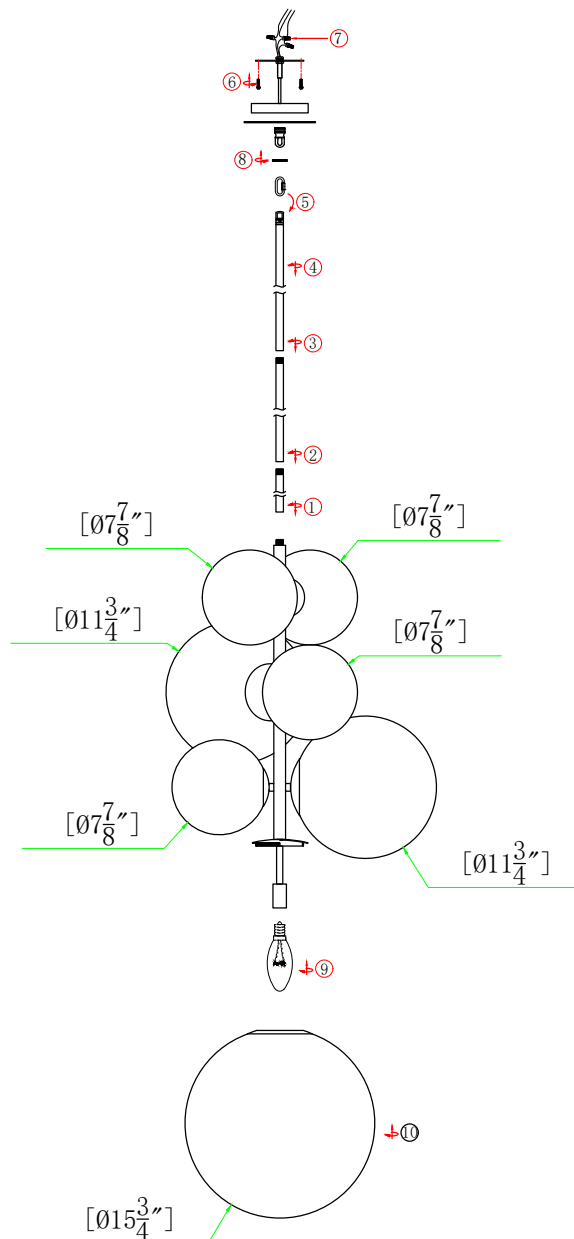

HF4277-BK-WHT **AVE** LIGHTING

DELILAH COLLECTION

Thank you for your purchase.

Welcome to the Avenue Lighting Family. Please follow these instructions carefully as they contain important information about the safety, use and disposal of this product. Read and understand all instructions before proceeding with assembly and installation of this fixture.

- This fixture **MUST** be installed by a licensed electrician.
- Read & understand the entire installation sheet.
- DO NOT substitute any parts, leave parts out, or use parts that are worn out or broken.
- Suitable for the use of 110-130V and 60Hz
- Please wear gloves during installation to avoid damage to the plating.
- Must be installed in a fixed location and be checked yearly.
- Please turn off the light source with a soft cloth as cleaning with a detergent is prohibited.